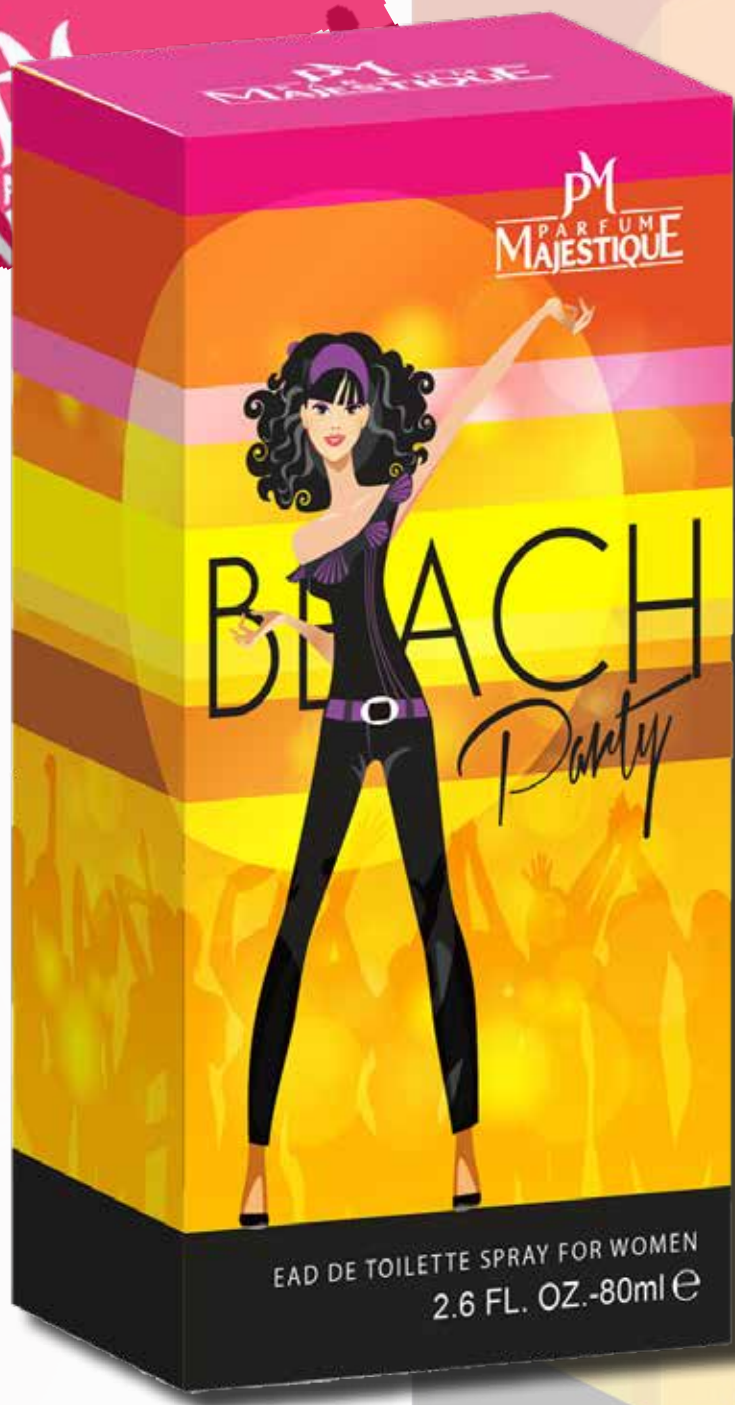

PM PARFUM MAJESTIQUE

for women

PARFUM
MAJESTIQUE

PARFUM
MAJESTIQUE

PARFUM
MAJESTIQUE

PARFUM
MAJESTIQUE

PARFUM
MAJESTIQUE

- Formulated with high quality French Fragrance Oils to an exacting standard.
- Recently updated packing, fragrance selection and increased fragrance strength. Extensive use of Embossing, Foiling, and Gloss on Unit Cartons.
- Unique custom molded, non-standard bottles in a wide variety of shapes.
- Brass or Chrome actuators, multi piece caps and decorative collars.

- Fully decorated glass to mimic the designer original.
- Cellophane wrapped for product integrity.
- Removable identifying label available indicating the designer original "compare to"; Suitable for gift giving.
- Dream World fragrances are available in a wide variety of scents to satisfy a wide range of consumer demands. Dream World fragrances represent the entire range of fragrance types.
- New additions in today's most popular fragrances added on continuing basis

PARFUM
MAJESTIQUE

PM
PARFUM
MAJESTIQUE

PM
PARFUM
MAJESTIQUE

PM
PARFUM
MAJESTIQUE

NEW

our version of ESCADA ROCKIN' RIO FOR WOMEN
BEACH PARTY PM 80ML
 2.6 FL. OZ.-80ml e

SELECT ALTERNATIVE FRAGRANCES
 EAU DE PARFUM SPRAYS FOR WOMEN
 80mL - 2.6 fl. oz.