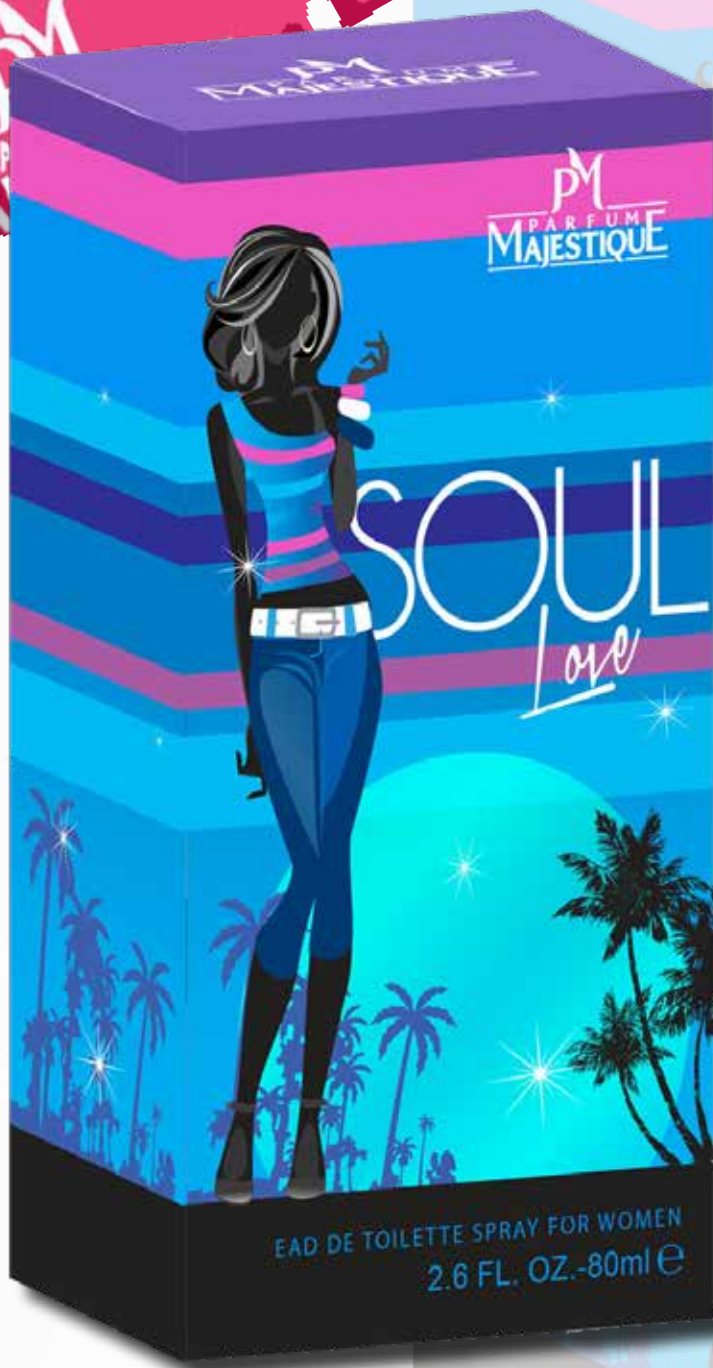

BASE NOTE
VANILLA

our version of ESCADA SEXY GRAFFITI
MISS GORGEOUS PM 80ML
2.6 FL. OZ. - 80ml e

PM

SELECT ALTERNATIVE FRAGRANCES
EAU DE PARFUM SPRAYS FOR WOMEN
80mL - 2.6 fl. oz.

**Parfum Majestique Fragrances are not associated or affiliated in any way with manufacturers, distributors, or owners of the original designer fragrances mentioned or shown. These products are competing products by competing companies.

PARFUM
MAJESTIQUE

PM
PARFUM
MAJESTIQUE

PM
PARFUM
MAJESTIQUE

PM
PARFUM
MAJESTIQUE

NEW

our version of ESCADA ISLAND KISS FOR WOMEN
SOUL LOVE PM 80ML
 2.6 FL. OZ.-80ml e

PM

SELECT ALTERNATIVE FRAGRANCES
 EAU DE PARFUM SPRAYS FOR WOMEN
 80mL - 2.6 fl. oz.