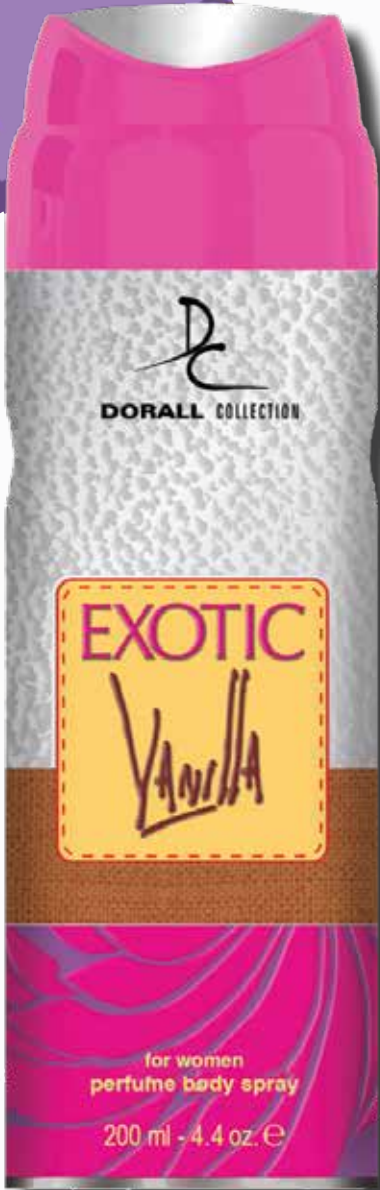

**DORALL**  
**COLLECTION**  
for women

NEW

NEW

our version of CHANEL COCO CHANEL  
**7TH ELEMENT CLASSY DC 200ML**

our version of BURBERRY MY BURBERRY  
**ALWAYS ON MY MIND DC 200ML**

**SELECT ALTERNATIVE BODY SPRAYS**  
PERFUME BODY SPRAYS FOR WOMEN  
200mL - 4.5 fl. oz.

DORALL COLLECTION

NEW

NEW

our version of CAROLINA HERRERA 212 VIP WOMEN  
**DC4U EXCLUSIVE WOMEN DC 200ML**

our version of DOLCE & GABBANA DOLCE  
**DUTCHESS OF LOVE DC 200ML**

**SELECT ALTERNATIVE BODY SPRAYS**  
 PERFUME BODY SPRAYS FOR WOMEN  
 200mL - 4.5 fl. oz.

NEW

our version of BATH & BODY WORKS WILD MADAGASCAR VANILA  
**EXOTIC VANILLA DC 200ML**

NEW

our version of LANCOME LA VIE EST BELLE  
**LANCY DC 200ML**

**SELECT ALTERNATIVE BODY SPRAYS**  
 PERFUME BODY SPRAYS FOR WOMEN  
 200mL - 4.5 fl. oz.