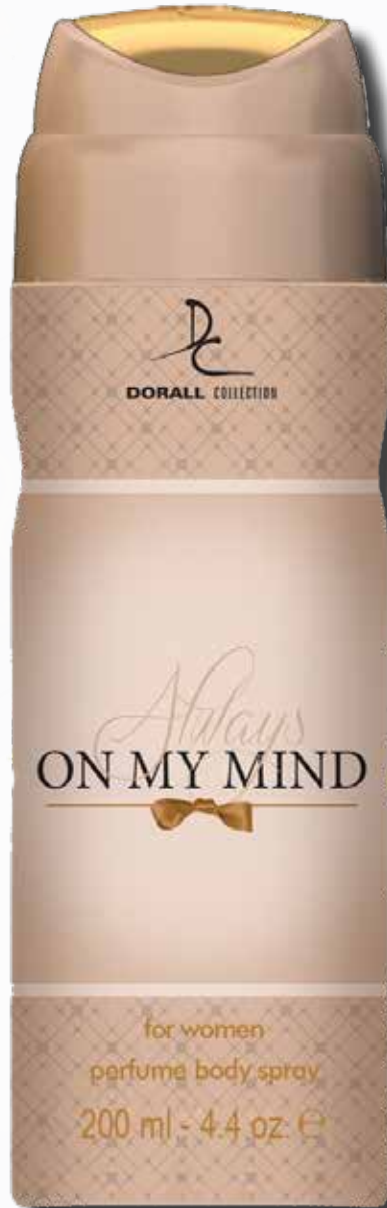

**DORALL**  
**COLLECTION**  
for women

NEW

NEW

our version of CHANEL COCO CHANEL  
**7TH ELEMENT CLASSY DC 200ML**

our version of BURBERRY MY BURBERRY  
**ALWAYS ON MY MIND DC 200ML**

**SELECT ALTERNATIVE BODY SPRAYS**  
PERFUME BODY SPRAYS FOR WOMEN  
200mL - 4.5 fl. oz.

DORALL COLLECTION

NEW

NEW

our version of CAROLINA HERRERA 212 VIP WOMEN  
**DC4U EXCLUSIVE WOMEN DC 200ML**

our version of DOLCE & GABBANA DOLCE  
**DUTCHESS OF LOVE DC 200ML**

**SELECT ALTERNATIVE BODY SPRAYS**  
 PERFUME BODY SPRAYS FOR WOMEN  
 200mL - 4.5 fl. oz.