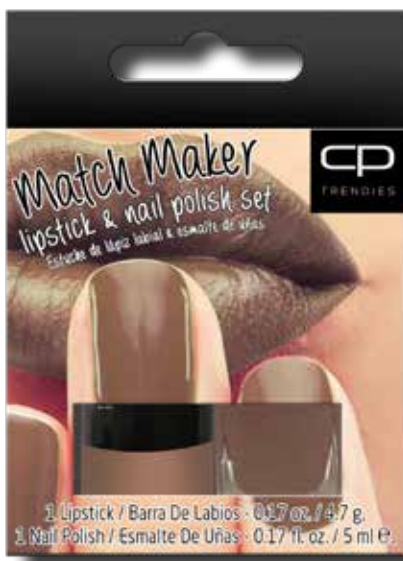

NEW

MATCH MAKER LIPSTICK & NAIL POLISH SET  
**PETALITE**

CP TRENDIES

MATCH MAKER  
MATCH MAKER LIPSTICK & NAIL POLISH SET  
SUITABLE FOR ALL SKIN TYPES

\*\*CP Trendies Match Maker products are not associated or affiliated in any way with manufacturers, distributors, or owners of the original designer fragrances mentioned or shown. These products are competing products by competing companies.

MATCH MAKER LIPSTICK & NAIL POLISH SET  
**PINK SAPPHIRE**

MATCH MAKER LIPSTICK & NAIL POLISH SET  
**PINK TOPAZ**

MATCH MAKER LIPSTICK & NAIL POLISH SET  
**RHODOLITE**

MATCH MAKER LIPSTICK & NAIL POLISH SET  
**ROSE GOLD**

NEW

MATCH MAKER LIPSTICK & NAIL POLISH SET  
ROSE QUARTZ

NEW

MATCH MAKER LIPSTICK & NAIL POLISH SET  
RUBY

NEW

MATCH MAKER LIPSTICK & NAIL POLISH SET  
SMOKY TOPAZ

NEW

MATCH MAKER LIPSTICK & NAIL POLISH SET  
TIGER EYE