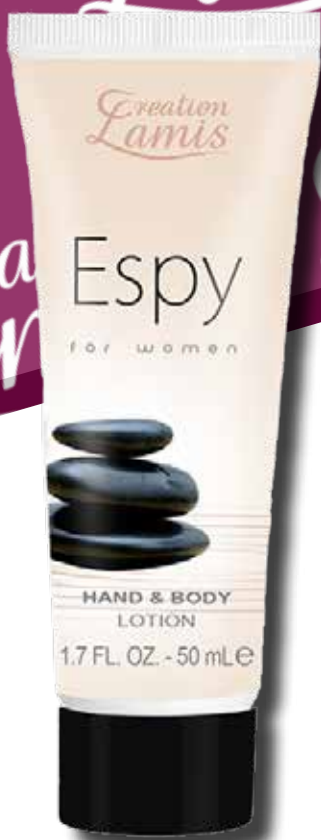

*Creation
Lamis*

Creation Lamis

**STANDARD EDITION GIFTSETS
for women**

Creation Lamis

STANDARD EDITION FRAGRANCE GIFTSETS
 EAU DE PARFUM SPRAYS FOR WOMEN
 100mL EDP SPRAY | 50mL HAND LOTION | 50mL SHOWER GEL

CLGSW17176
 fragrance inspired by GUCCI GUCCI BAMBOO
BLOOM GROVE STD 100ML

**Creation Lamis Fragrances are not associated or affiliated in any way with manufacturers, distributors, or owners of the original designer fragrances mentioned or shown. These products are competing products by competing companies.

Creation Lamis

CLGSW17170
 fragrance inspired by GIORGIO ARMANI S1'
ESPY STD 100ML

STANDARD EDITION FRAGRANCE GIFTSETS
 EAU DE PARFUM SPRAYS FOR WOMEN
 100mL EDP SPRAY | 50mL HAND LOTION | 50mL SHOWER GEL